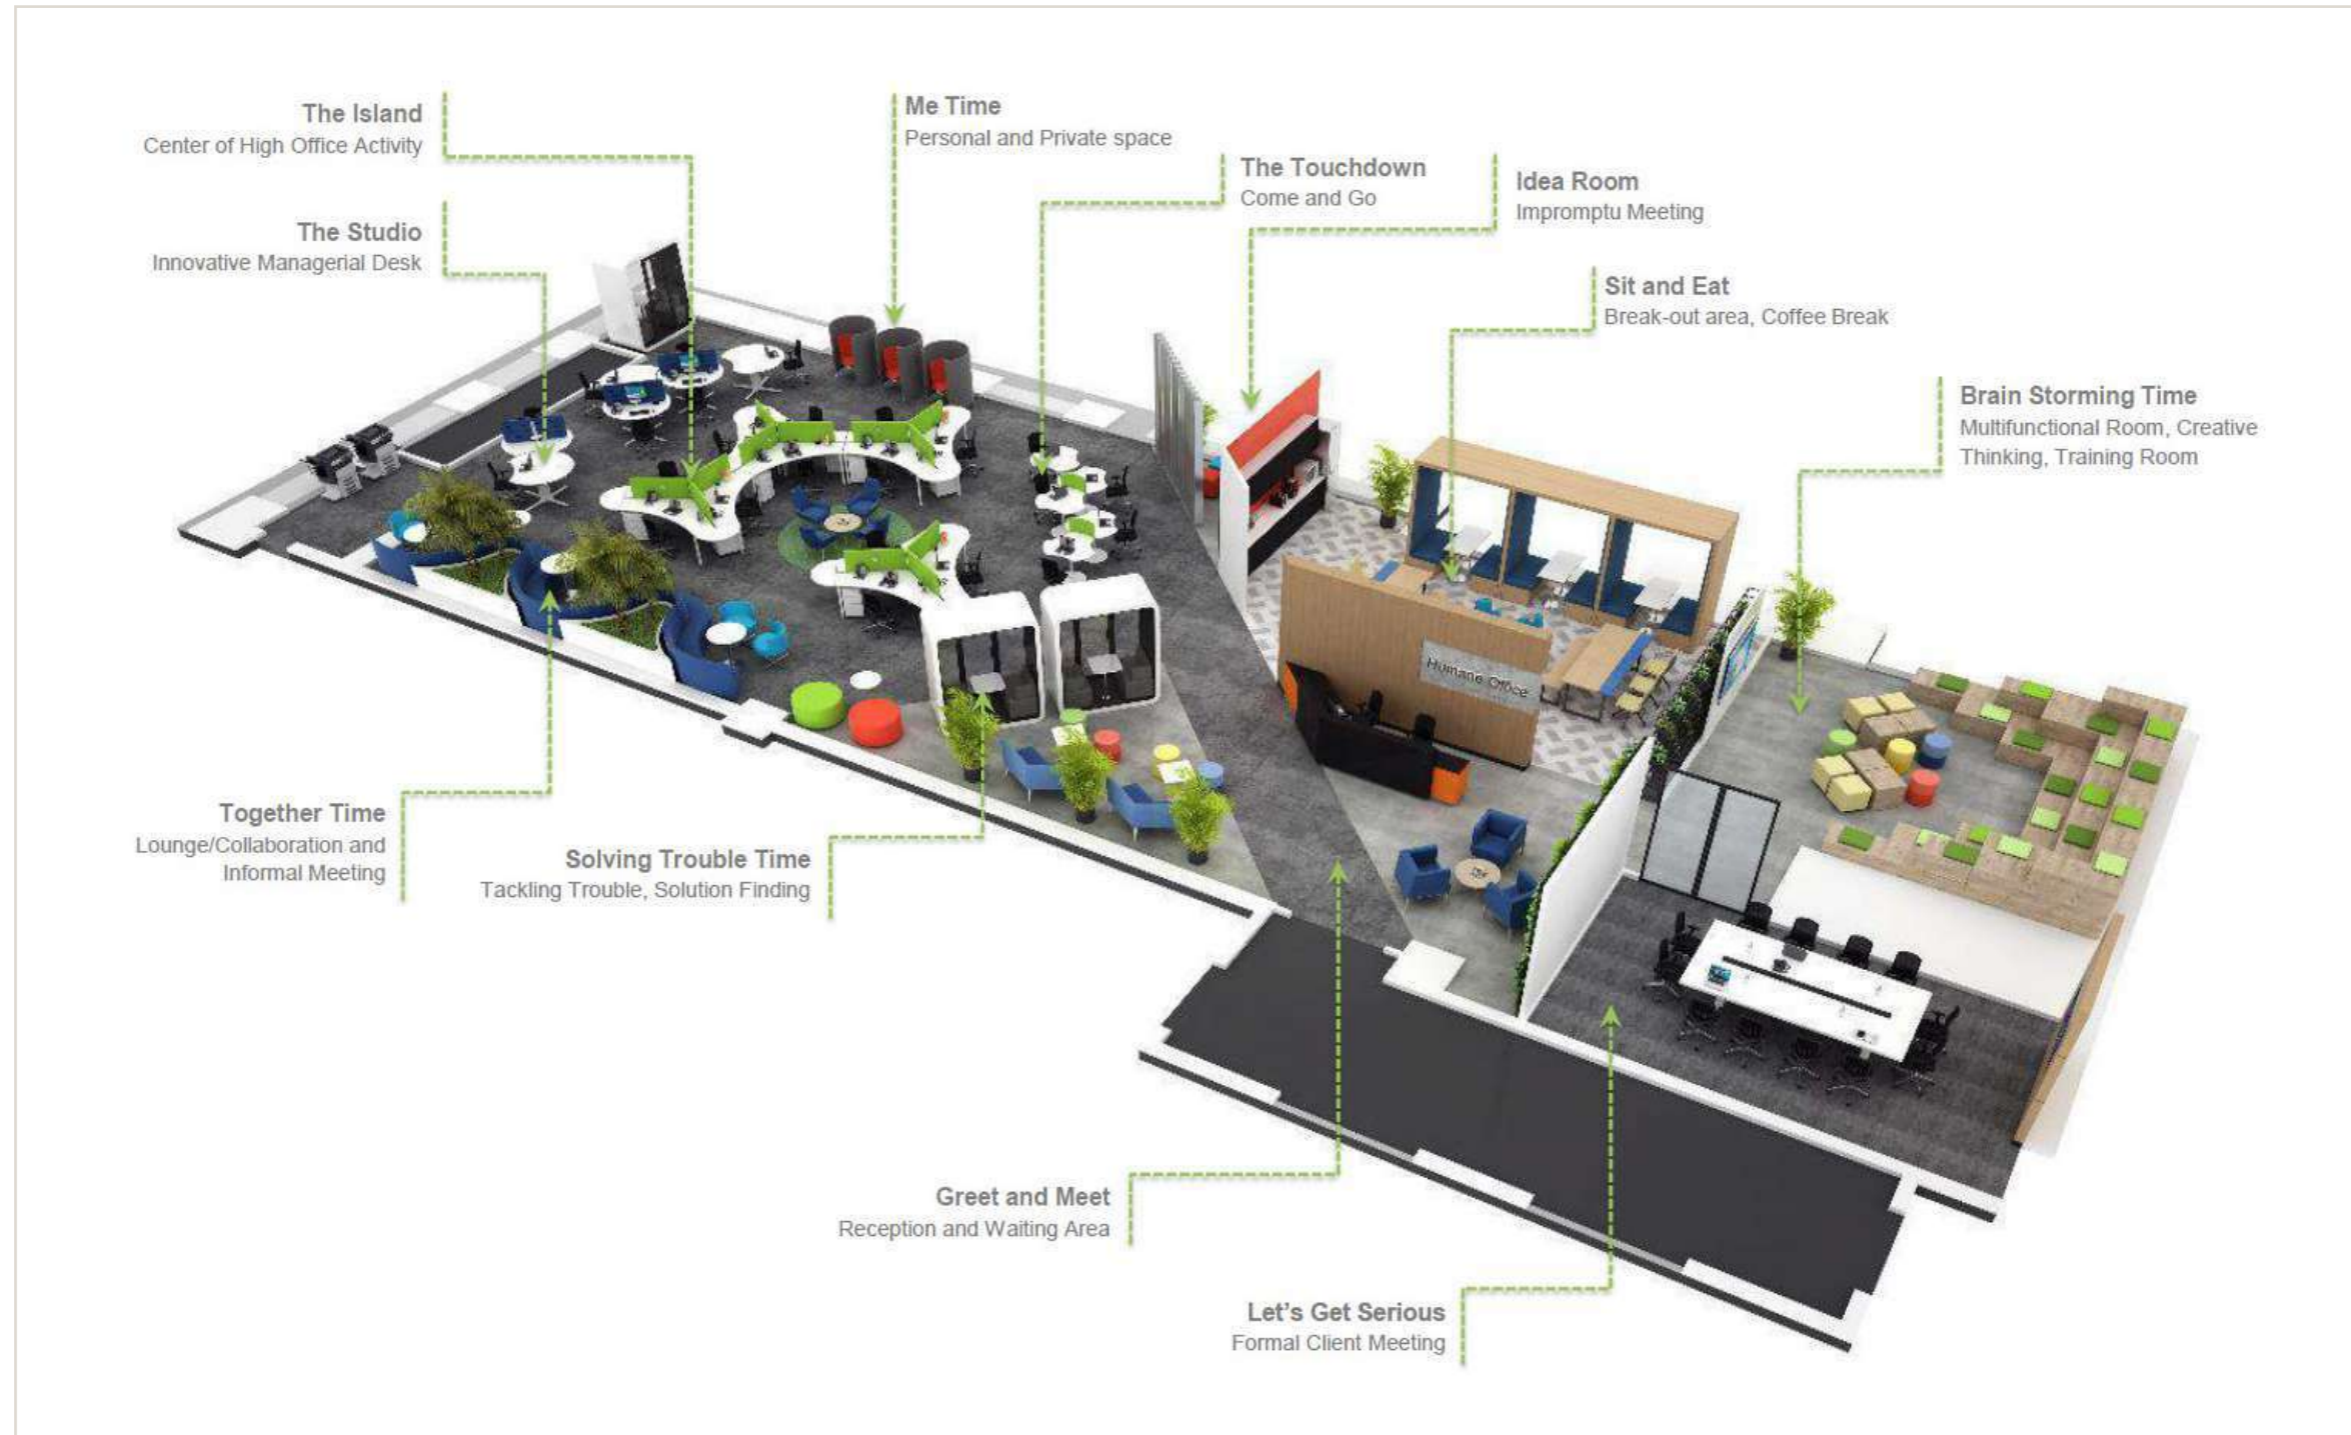

3

MICRO LAYOUT

1. Detailed zones for seniors, staff, support staff determined
2. Support services such as meeting rooms, reception areas, conferencing, break-out areas, strategic planning, etc included.
3. Storage, Archiving, printer rooms, Fax rooms, Server.
4. Amenities such as kitchens and toilets & non-work areas included.

4

FURNITURE AND CW PROPOSAL

1. Office – design, style and size
2. Conference rooms, meeting rooms, huddle rooms, correct filing systems, etc...
3. Color scheme, furniture material compatible with interior finishing's, incorporation of company ID within furniture selection

Integrated Office Design

ID WORKS 4 step solution-oriented modules for creating the optimum space plan.

BREAKING DOWN THE WORK SETTING

completed
projects

COMPLETED PROJECTS // KAFD HEAD QUARTERS

KAFD

20000 SQM